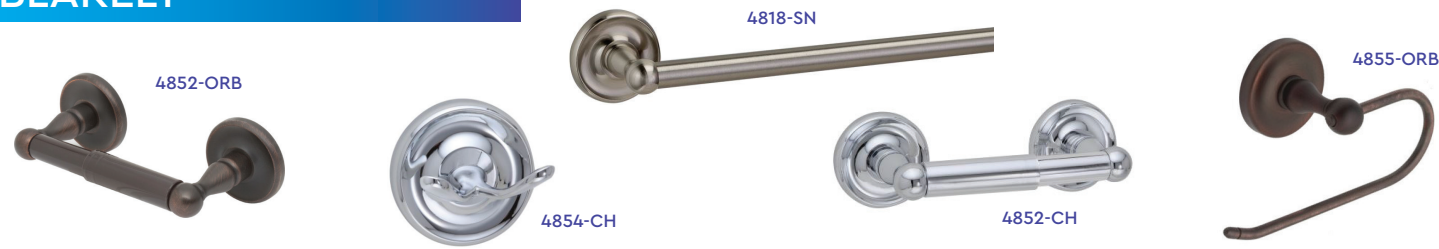

Polished Chrome	
5218-CH	18" Chrome Towel Bar
5224-CH	24" Chrome Towel Bar
5230-CH	30" Chrome Towel Bar
5254-CH	Chrome Robe Hook
5255-CH	Euro T/P Holder
5260-CH	Chrome Towel Ring

For other fine Orca products available from Banner Solutions, contact us, or visit bannersolutions.com

- Interior Flat and Round Track Hardware
- Interior Pocket and Bypass Track Hardware
- Door Hinges
- Cabinet Hardware
- Architectural Trim Hardware
- Commercial Locks, Exit Devices, and Door Closers

Distributed by **banner SOLUTIONS** 

 888.362.0750

 bannersolutions.com

 sales@bannersolutions.com

ORCA
HARDWARE™ 

BATHROOM ACCESSORIES

Distributed by **banner SOLUTIONS** 

BLAKELY

Satin Nickel	
4818-SN	18" Towel Bar Set
4824-SN	24" Towel Bar Set
4830-SN	30" Towel Bar Set
4852-SN	Toilet Paper Holder W/ Plastic Tube
4854-SN	Double Robe Hook
4855-SN	Euro T/P Holder
4860-SN	Towel Ring

Polished Chrome	
4818-CH	18" Towel Bar Set
4824-CH	24" Towel Bar Set
4830-CH	30" Towel Bar Set
4852-CH	Toilet Paper Holder W/ Plastic Tube
4854-CH	Double Robe Hook
4855-CH	Euro T/P Holder
4860-CH	Towel Ring