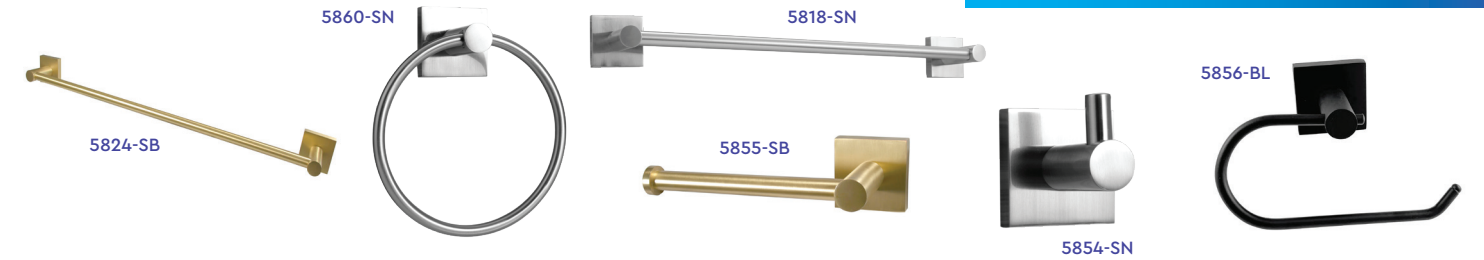

VASHON

Satin Nickel	
5818-SN	18" Satin Nickel Towel Bar
5824-SN	24" Satin Nickel Towel Bar
5830-SN	30" Satin Nickel Towel Bar
5854-SN	Satin Nickel Robe Hook
5855-SN	Euro T/P Holder
5856-SN	Curved Euro T/P Holder
5860-SN	Satin Nickel Towel Ring

Polished Chrome	
5818-CH	18" Chrome Towel Bar
5824-CH	24" Chrome Towel Bar
5830-CH	30" Chrome Towel Bar
5854-CH	Chrome Robe Hook
5855-CH	Euro T/P Holder
5856-CH	Curved Euro T/P Holder
5860-CH	Chrome Towel Ring

Matte Black	
5818-BL	18" Matte Black Towel Bar
5824-BL	24" Matte Black Towel Bar
5830-BL	30" Matte Black Towel Bar
5854-BL	Matte Black Robe Hook
5855-BL	Euro T/P Holder
5856-BL	Curved Euro T/P Holder
5860-BL	Matte Black Towel Ring

Satin Brass	
5824-SB	24" Satin Brass Towel Bar
5854-SB	Satin Brass Robe Hook
5855-SB	Euro T/P Holder
5856-SB	Curved Euro T/P Holder
5860-SB	Satin Brass Towel Ring