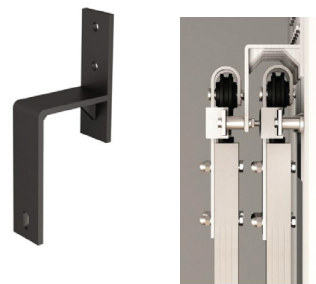

OPTIONS & ACCESSORIES

DOUBLE DOOR KITS

For hanging a second door on a single track

PART NO.	DESCRIPTION
FTST-DDK-BL	Black Drophanger Double Door Kit
FTST-DDK-OB	Oil-Rubbed Drophanger Double Door Kit
FTST-DDK-SS	Stainless Steel Drophanger Double Door Kit
FTST-DDK-SN	Satin Nickel Drophanger Double Door Kit

Double Door Kits contain:

Two Hangers, Two End Stops, Two Floor Guide,
Two Anti-Jump Blocks, and all Necessary Fasteners.

DDKs are available in other, but not all styles and finishes.

BYPASS BRACKETS

PART NO.	FINISH	ORDER QTY.
FTST-BYPASS-BL	Black	6' Track = 4 Brackets
FTST-BYPASS-OB	Oil-Rubbed Bronze	8' Track = 5 Brackets
		8C Track = 5 Brackets
FTST-BYPASS-SS	Satin Stainless	10C Track = 8 Brackets

Order 2 complete track kits and the appropriate number of
bypass brackets to convert an opening to bypass.

SOFT CLOSE & OPEN

PART NO.	FINISH	DESCRIPTION
FT-SOFTCLOSE-BL	Black	Soft-Close for Flat Track (2/set)
FT-SOFTCLOSE-GR	Grey	

BL - Matte Black

OB - Oil Rubbed

SN - Satin Nickel

SS - Stainless Steel

FTAT-BL-6
6' Black Flat Track Kit
with Arched Hanger

Wide Opening with Connected Track

Bifold Door SingleTrack Configurations

FTBF-BL-63 Bifold Top Mount Flat Track Kit 63"