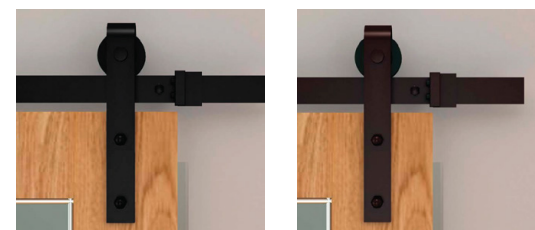

Standard Finishes

BL - Matte Black

OB - Oil Rubbed