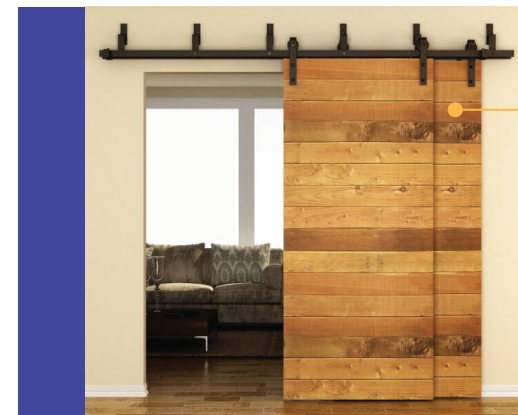

OPTIONS & ACCESSORIES

DOUBLE DOOR KITS

For hanging a second door on a single track

PART NO.	DESCRIPTION
FTST-DDK-BL	Black Drophanger Double Door Kit
FTST-DDK-OB	Oil-Rubbed Drophanger Double Door Kit
FTST-DDK-SS	Stainless Steel Drophanger Double Door Kit
FTST-DDK-SN	Satin Nickel Drophanger Double Door Kit

BL - Matte Black

OB - Oil Rubbed

SN - Satin Nickel

SS - Stainless Steel

FTAT-BL-6
6' Black Flat Track Kit
with Arched Hanger

Wide Opening with Connected Track

Bifold Door SingleTrack Configurations

FTBF-BL-63 Bifold Top Mount Flat Track Kit 63"