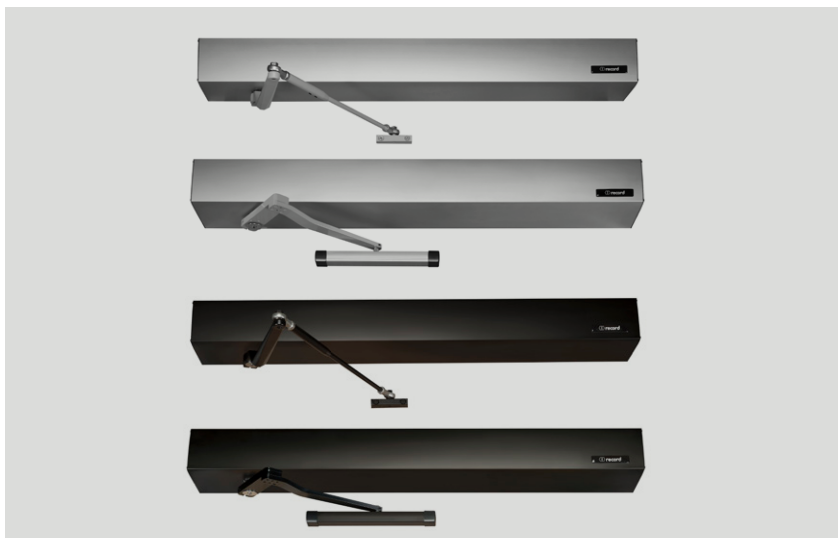

Key Features

- ✗ Non-handed operator
- ✗ Opens easily during manual operation
- ✗ Quiet operation
- ✗ Permanent lubrication means maintenance free
- ✗ Easy installation (average install time is 1½ hours)
- ✗ UL325/UL10C certified
- ✗ Single or pair doors
- ✗ Available in push or pull, clear, dark bronze or black