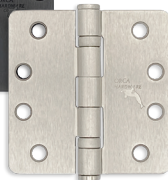

Sliding Door Hardware

Barn Door Hardware

Bath Hardware

Swirl Series

Cypress Series

Vashon Series

Camano Series

Ripple Series

Waldron Series

Blakley Series

Whidbey Series

BL-Black

PC-Polished Chrome

ORB-Oil Rubbed Bronze

SN-Satin Nickel

SB-Satin Brass

Hinges and Trim Hardware

Commercial Ball Bearing

Residential

Spring Hinges

Hand Rail Brackets

Spring Door Stops

Ball Catches

Hinge Pin Stops