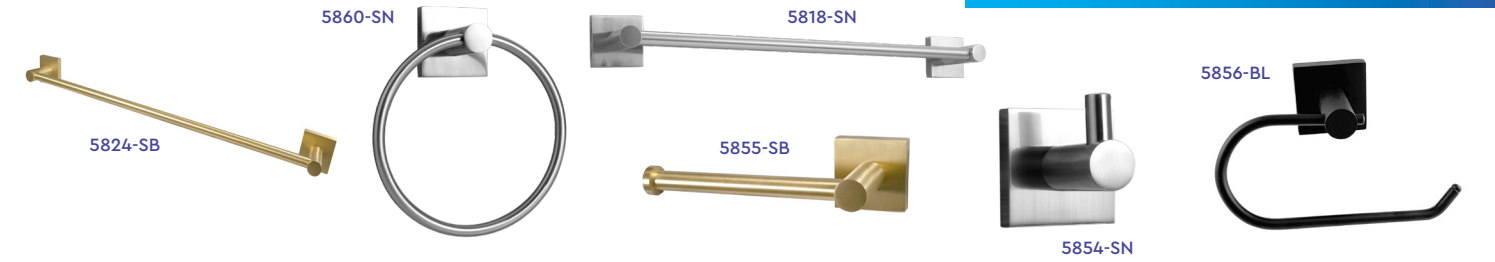

VASHON

Satin Nickel	
5818-SN	18" Satin Nickel Towel Bar
5824-SN	24" Satin Nickel Towel Bar
5830-SN	30" Satin Nickel Towel Bar
5854-SN	Satin Nickel Robe Hook
5855-SN	Euro T/P Holder
5856-SN	Curved Euro T/P Holder
5860-SN	Satin Nickel Towel Ring

Polished Chrome	
5818-CH	18" Chrome Towel Bar
5824-CH	24" Chrome Towel Bar
5830-CH	30" Chrome Towel Bar
5854-CH	Chrome Robe Hook
5855-CH	Euro T/P Holder
5856-CH	Curved Euro T/P Holder
5860-CH	Chrome Towel Ring

Matte Black	
5818-BL	18" Matte Black Towel Bar
5824-BL	24" Matte Black Towel Bar
5830-BL	30" Matte Black Towel Bar
5854-BL	Matte Black Robe Hook
5855-BL	Euro T/P Holder
5856-BL	Curved Euro T/P Holder
5860-BL	Matte Black Towel Ring

Satin Brass	
5824-SB	24" Satin Brass Towel Bar
5854-SB	Satin Brass Robe Hook
5855-SB	Euro T/P Holder
5856-SB	Curved Euro T/P Holder
5860-SB	Satin Brass Towel Ring