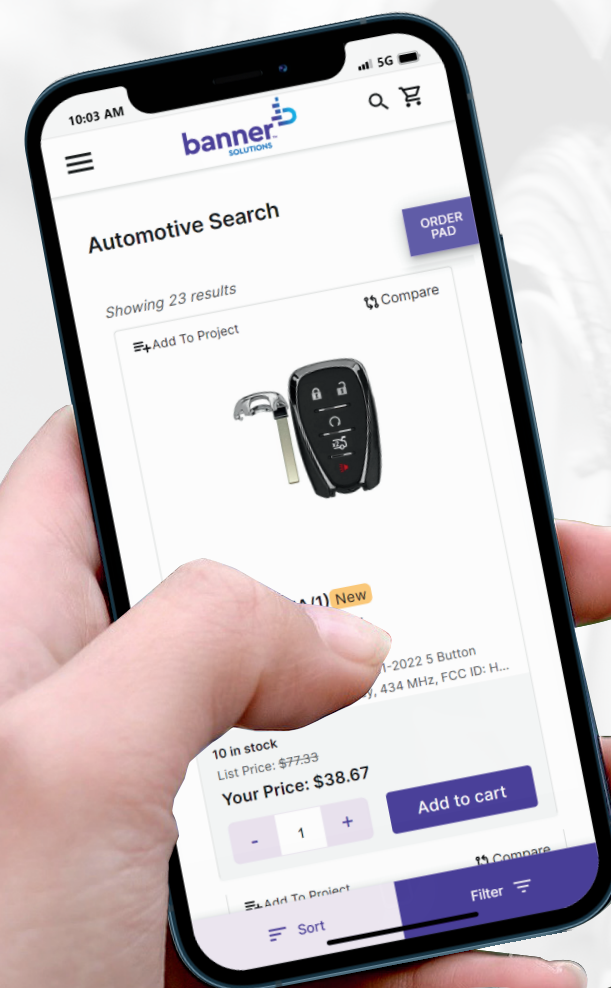

THE INDUSTRY LEADER FOR PRODUCT AND INVENTORY SELECTION

**LOCKSMITH TOOLS
& KEYING SUPPLIES**

**AUTOMOTIVE KEYS
& EQUIPMENT**

**ELECTRONIC
ACCESS CONTROL**

**COMMERCIAL & RESIDENTIAL
DOOR HARDWARE**

Automotive Solutions

Together – Delivering solutions that empower locksmiths with automotive tools & products

Industry leading product selection

Keys & Remotes

- A-Tek
- Ilco
- Strattec
- Xhorse
- JMA
- OEM

Locks & Ignitions

- Lockcraft
- Strattec
- ASP

Tools

- Original Lishi
- Pro-Lok
- HPC
- EEZ Reader
- Accu-Reader
- Access Tools

Programmers

- Advanced Diagnostics
- Autel
- Xtool
- Zed-Full
- OBDSTAR
- Xhorse
- BossComm
- MBE
- Smartbox
- SPVG Systems
- Topdon
- Scorpio

Key Machines

- Ilco
- Black Widow
- Laser Security Products
- Xhorse
- Triton

A-TEK Keys are back! Enjoy the newest collection of affordable premium aftermarket keys covering a wide range of vehicles, including current year models.