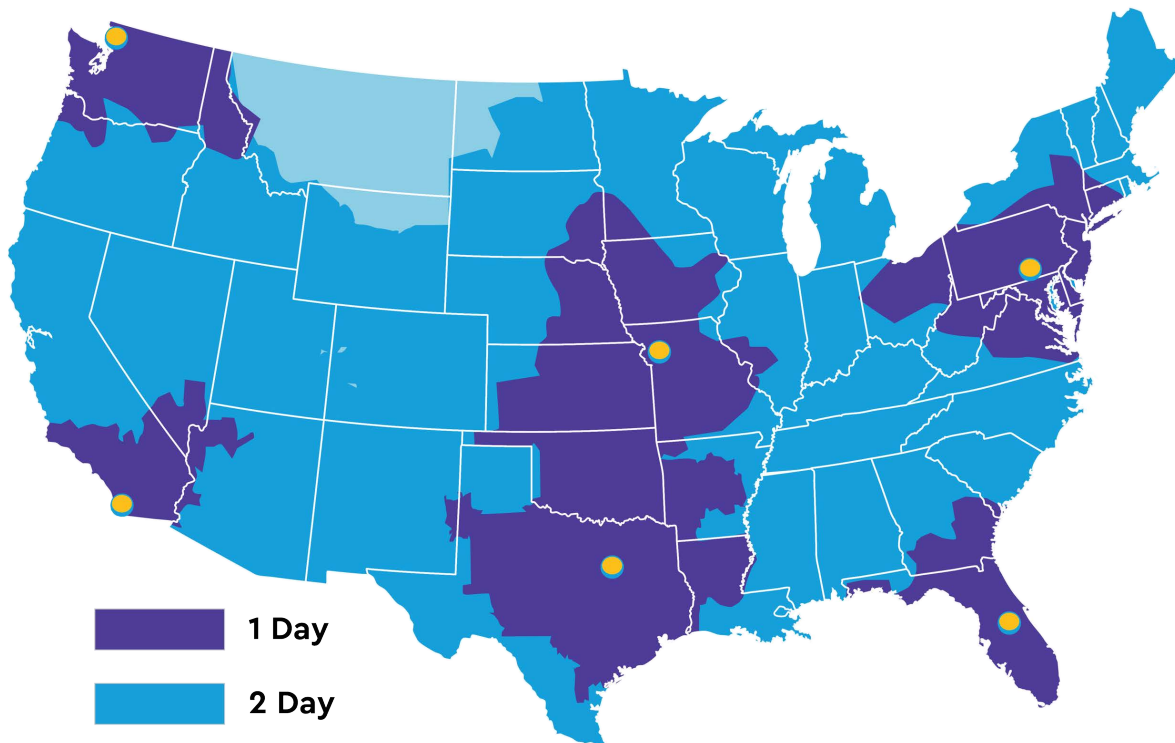

Banner Solutions Line Listing

ABUS	D&D Technologies	Isonas	NGP	Schlage
ACSI	Deltana	Ives	National Hardware	SDC
Accentra	Design Hardware	JL Industries	Nortek Security	Seco-Larm
Adams Rite	Detex	Kaba	Norton	Securitron
Air Louvers Alarm	Dexter Commercial	Kantech	Orca Hardware	Select Hinges
Controls Alarm	Don-Jo	Keedex	Pamex	Soss
Lock Altronix	Dorma	Kwikset	Pemko	Stanley
Arrow	Door-Scope	Lab	Perfect Products	Trimco
Baldwin	ELK	Latch	PDQ	Trine
BEA	EMTEK	LCN	PHG	Tucker
BEST	Falcon	Linear	RCI	Von Duprin
Bobrick Bommer	GMS	Locinox	Record	West Penn Wire
Camden Door	GRI	Locknetics	Rixson	Zero International
Cansec	Global Door Controls	Major Manufacturing	Rockwood	ZK Teco
Codelocks	Hager	MARKS USA	Rosslare	
Command Access	Hardware Resources	Master Lock	Roton	
Corbin Russwin	HES	McKinney	Safe Lock	
	Ilco	Medeco	Sargent	

Distribution Network