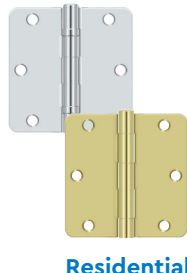

Residential Door Hardware

SCAN OR CLICK

Ladera Lever

US26

514

660 Series Deadbolt

US15

514

SN-Satin Nickel

SB-Satin Brass

Commercial Door & Access Control Hardware

Delivering end-to-end
door hardware solutions!

Fire Rated
products in
stock and
ready to ship!

Sliding Door Hardware

Pocket Door Frame Kits and Hardware

Heavy Duty Bypass Kits and Hardware

60lb. Rated Bypass Kits and Hardware

Heavy & Light Duty Bifold Kits and Hardware

Hinges and Trim Hardware

Commercial Ball Bearing

Residential

Spring Hinges

Hand Rail Brackets